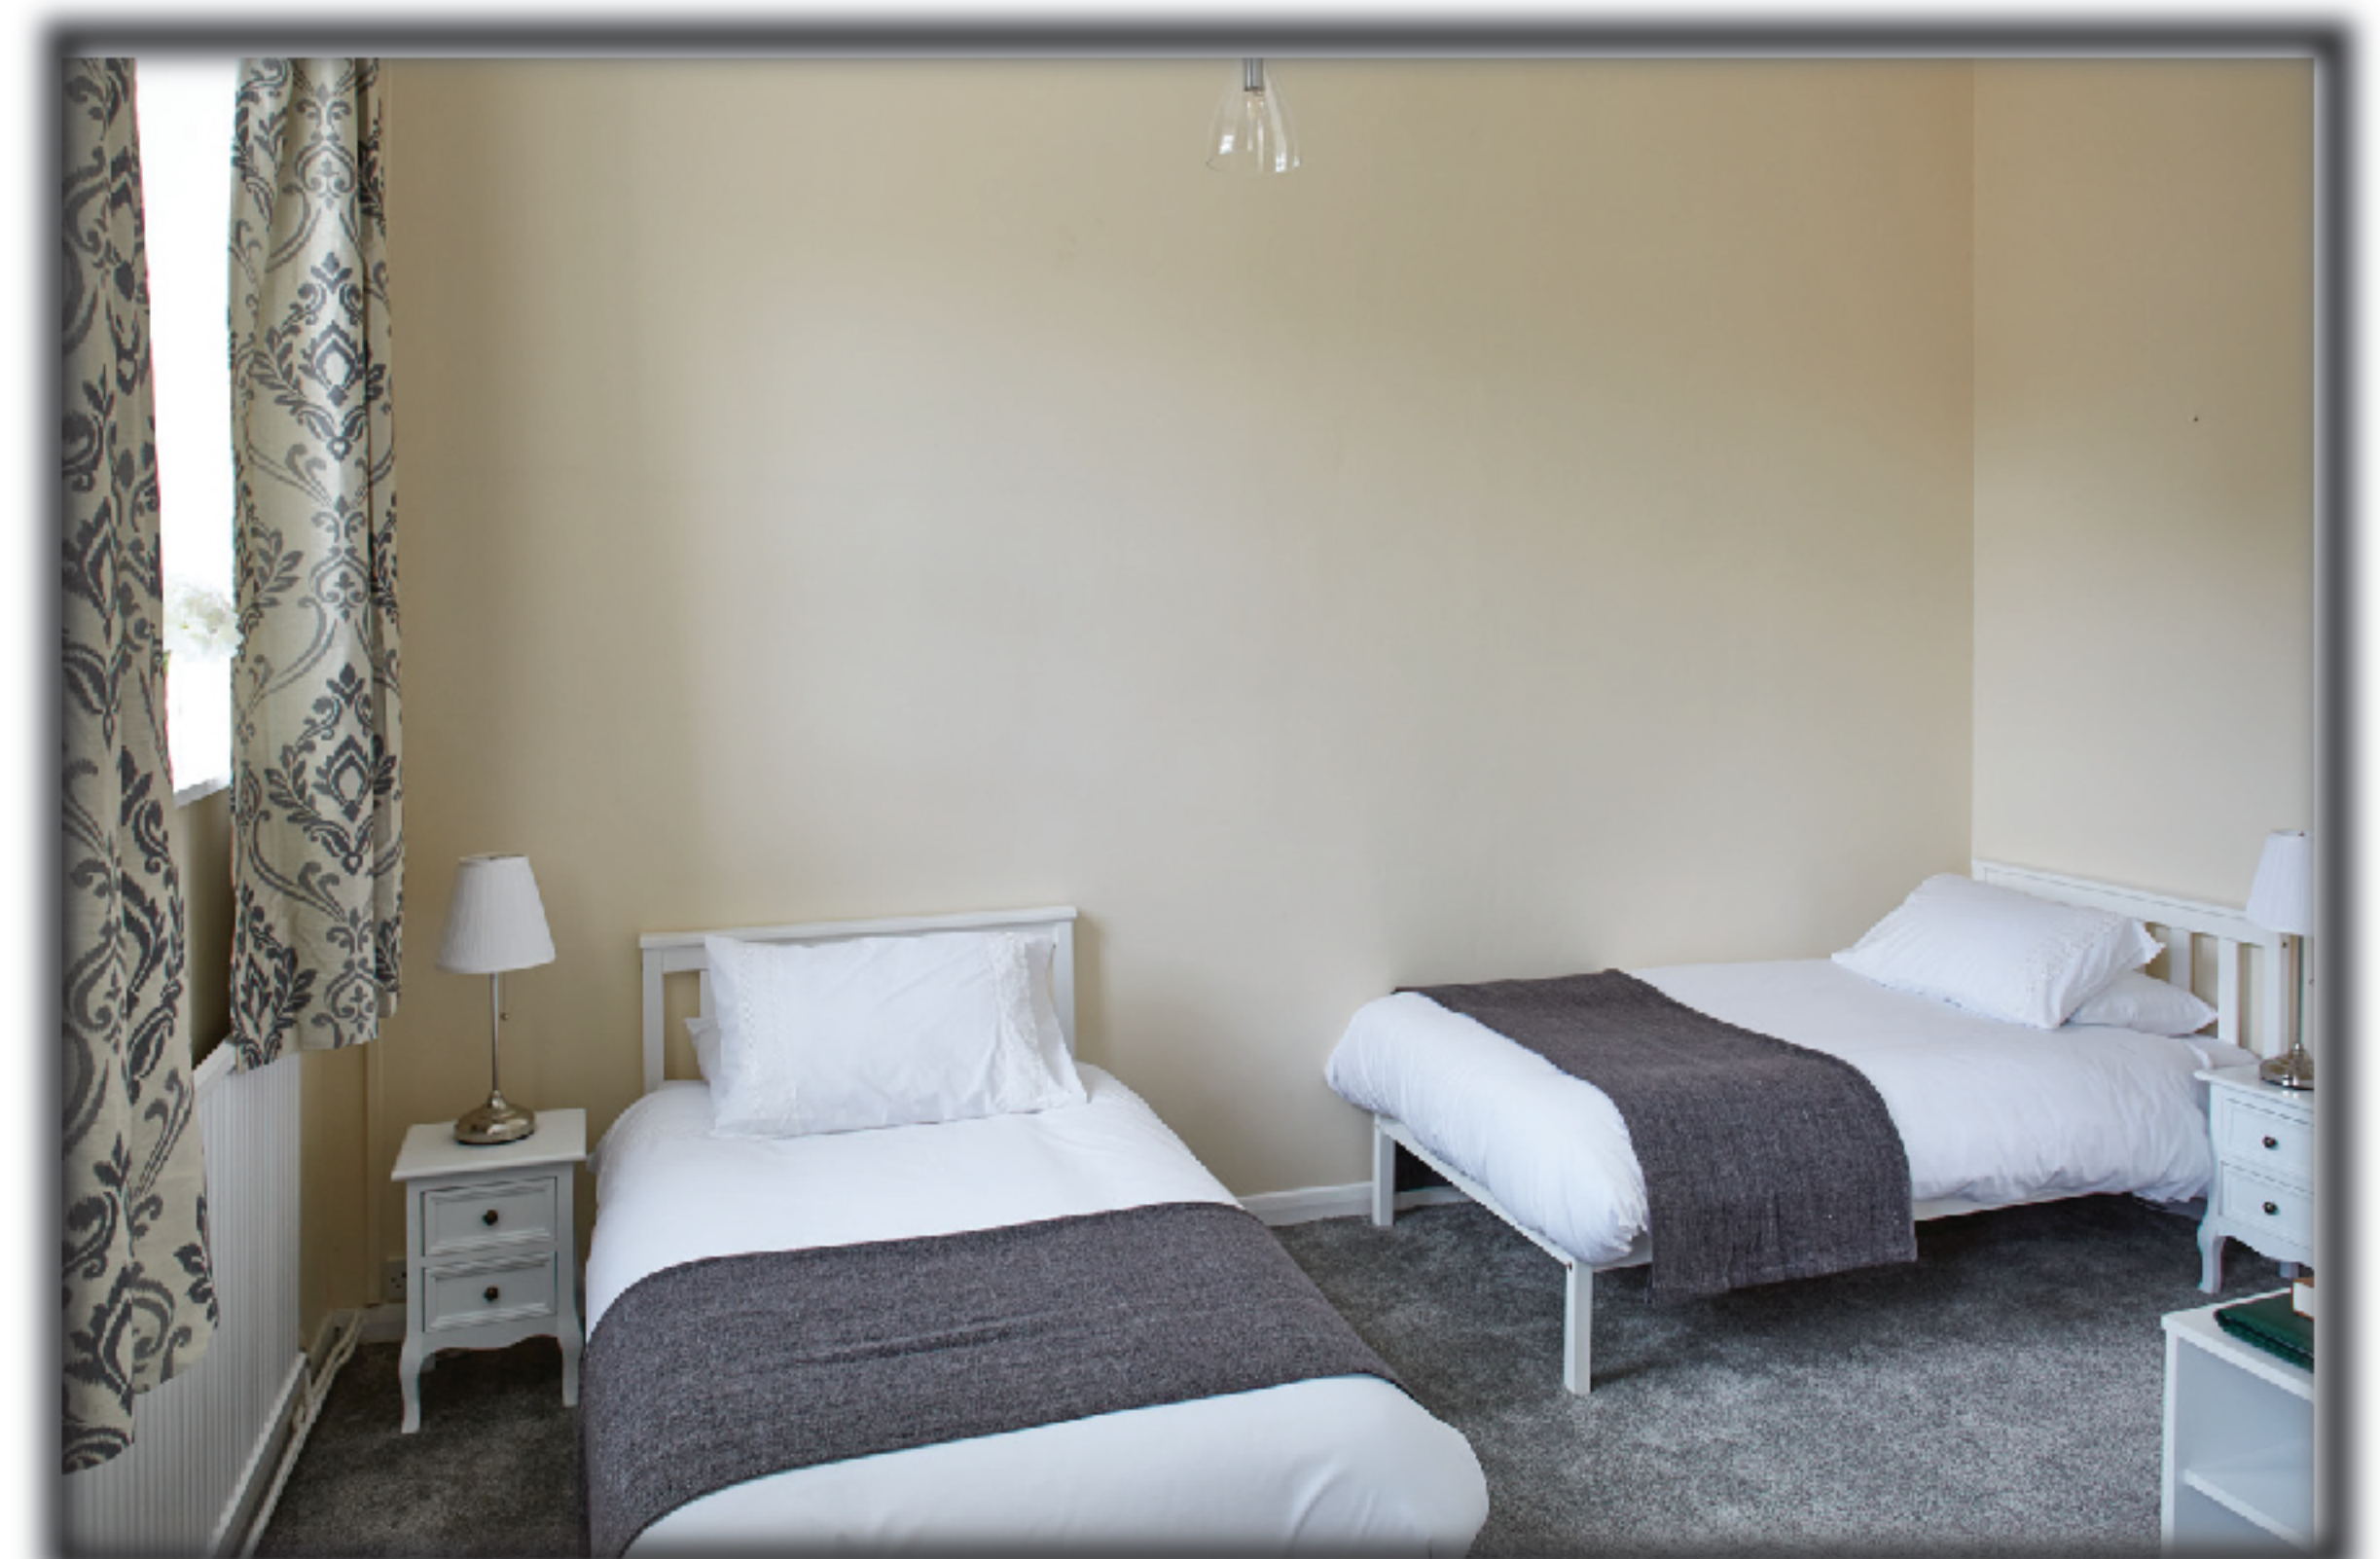

The Ammerdown Centre
Ammerdown Park
Radstock
Somerset
BA3 5SW

Accommodation

Guests are welcome to book overnight accommodation. Our comfortable en-suite bedrooms are the ideal option for friends and relatives from further away.

Prices from:

B&B – £ 50.00 per person

Supper, B&B – £ 65.00 per person

Please enquire about our family bedroom.

Prices include VAT

The Chapel

Our Chapel offers a peaceful place to sit and reflect.

Here you may also light a candle in remembrance
of your loved one.