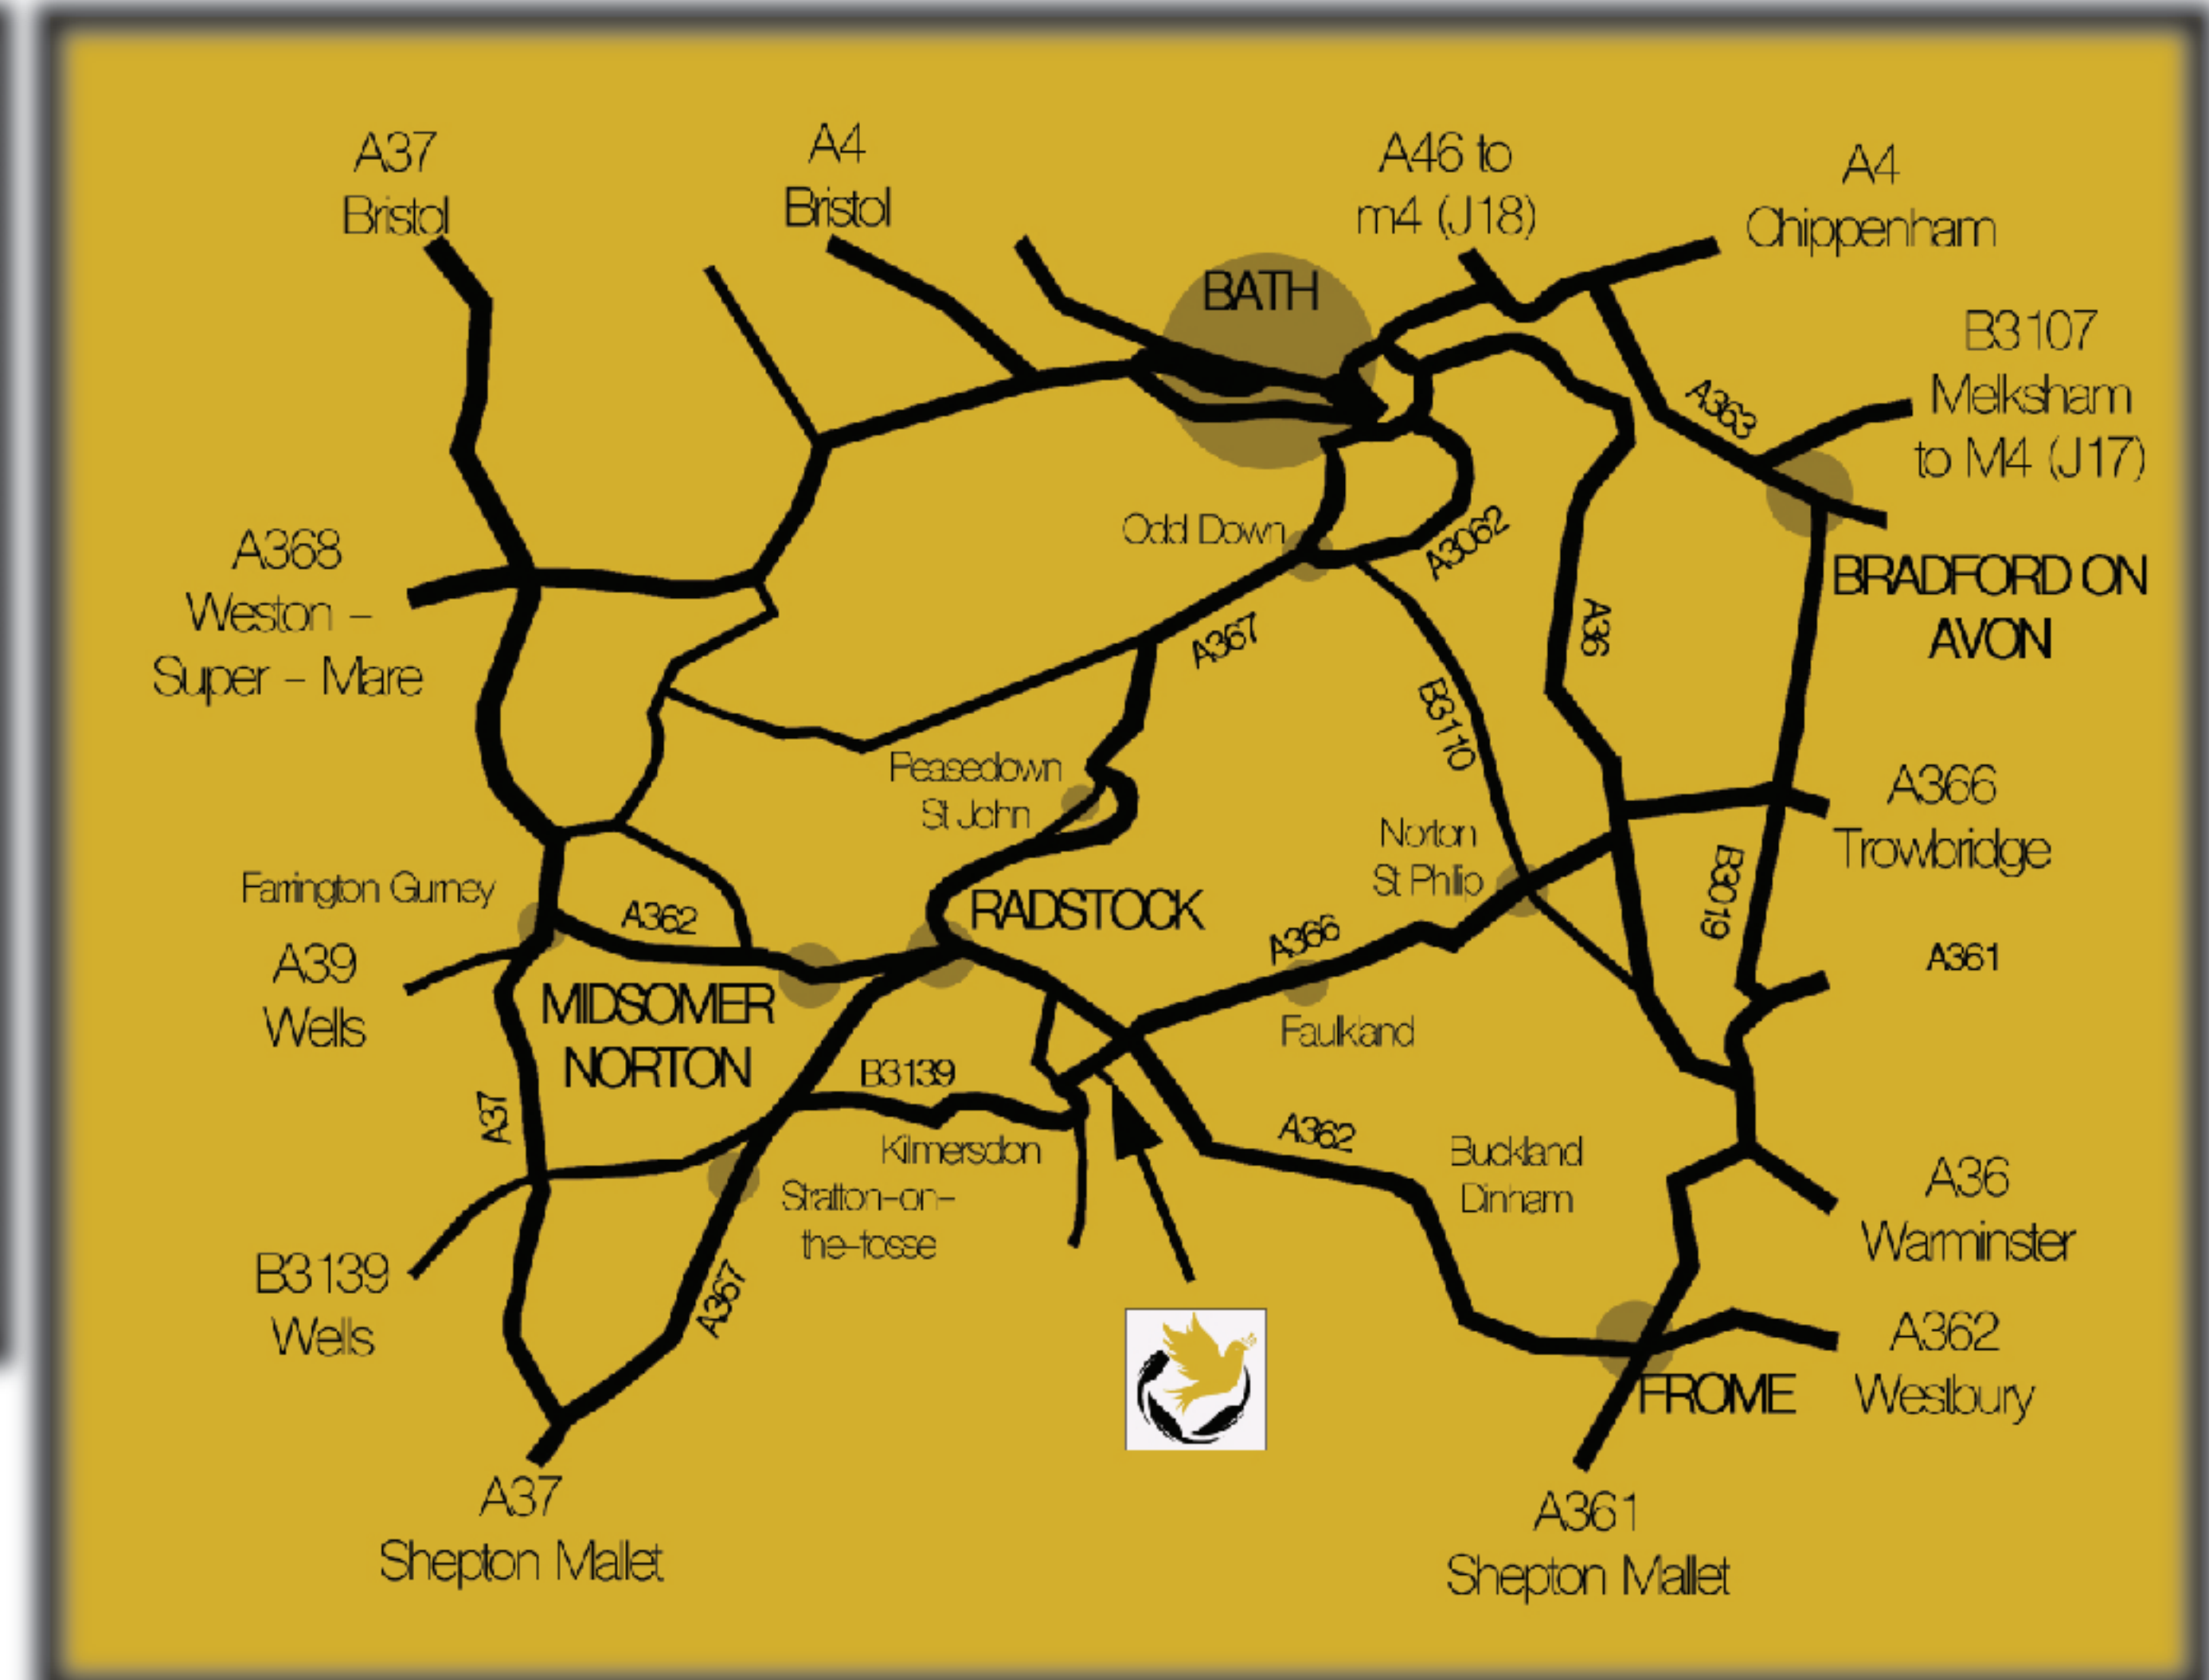

Setting

The Ammerdown Centre is a Conference and Retreat Centre nestling in woods next to a stately home. Surrounded by beautiful, landscaped gardens and parkland, with an exquisitely beautiful chapel in its midst, the whole place is steeped in peace and tranquillity. You are welcome to spend time walking or sitting in our stunning gardens. Situated near Radstock, we are only 12 miles from Bath, 7 miles from Frome and 14 miles from Bristol. We have ample free car parking on site.

The Ammerdown Centre
Ammerdown Park
Radstock
Somerset
BA3 5SW